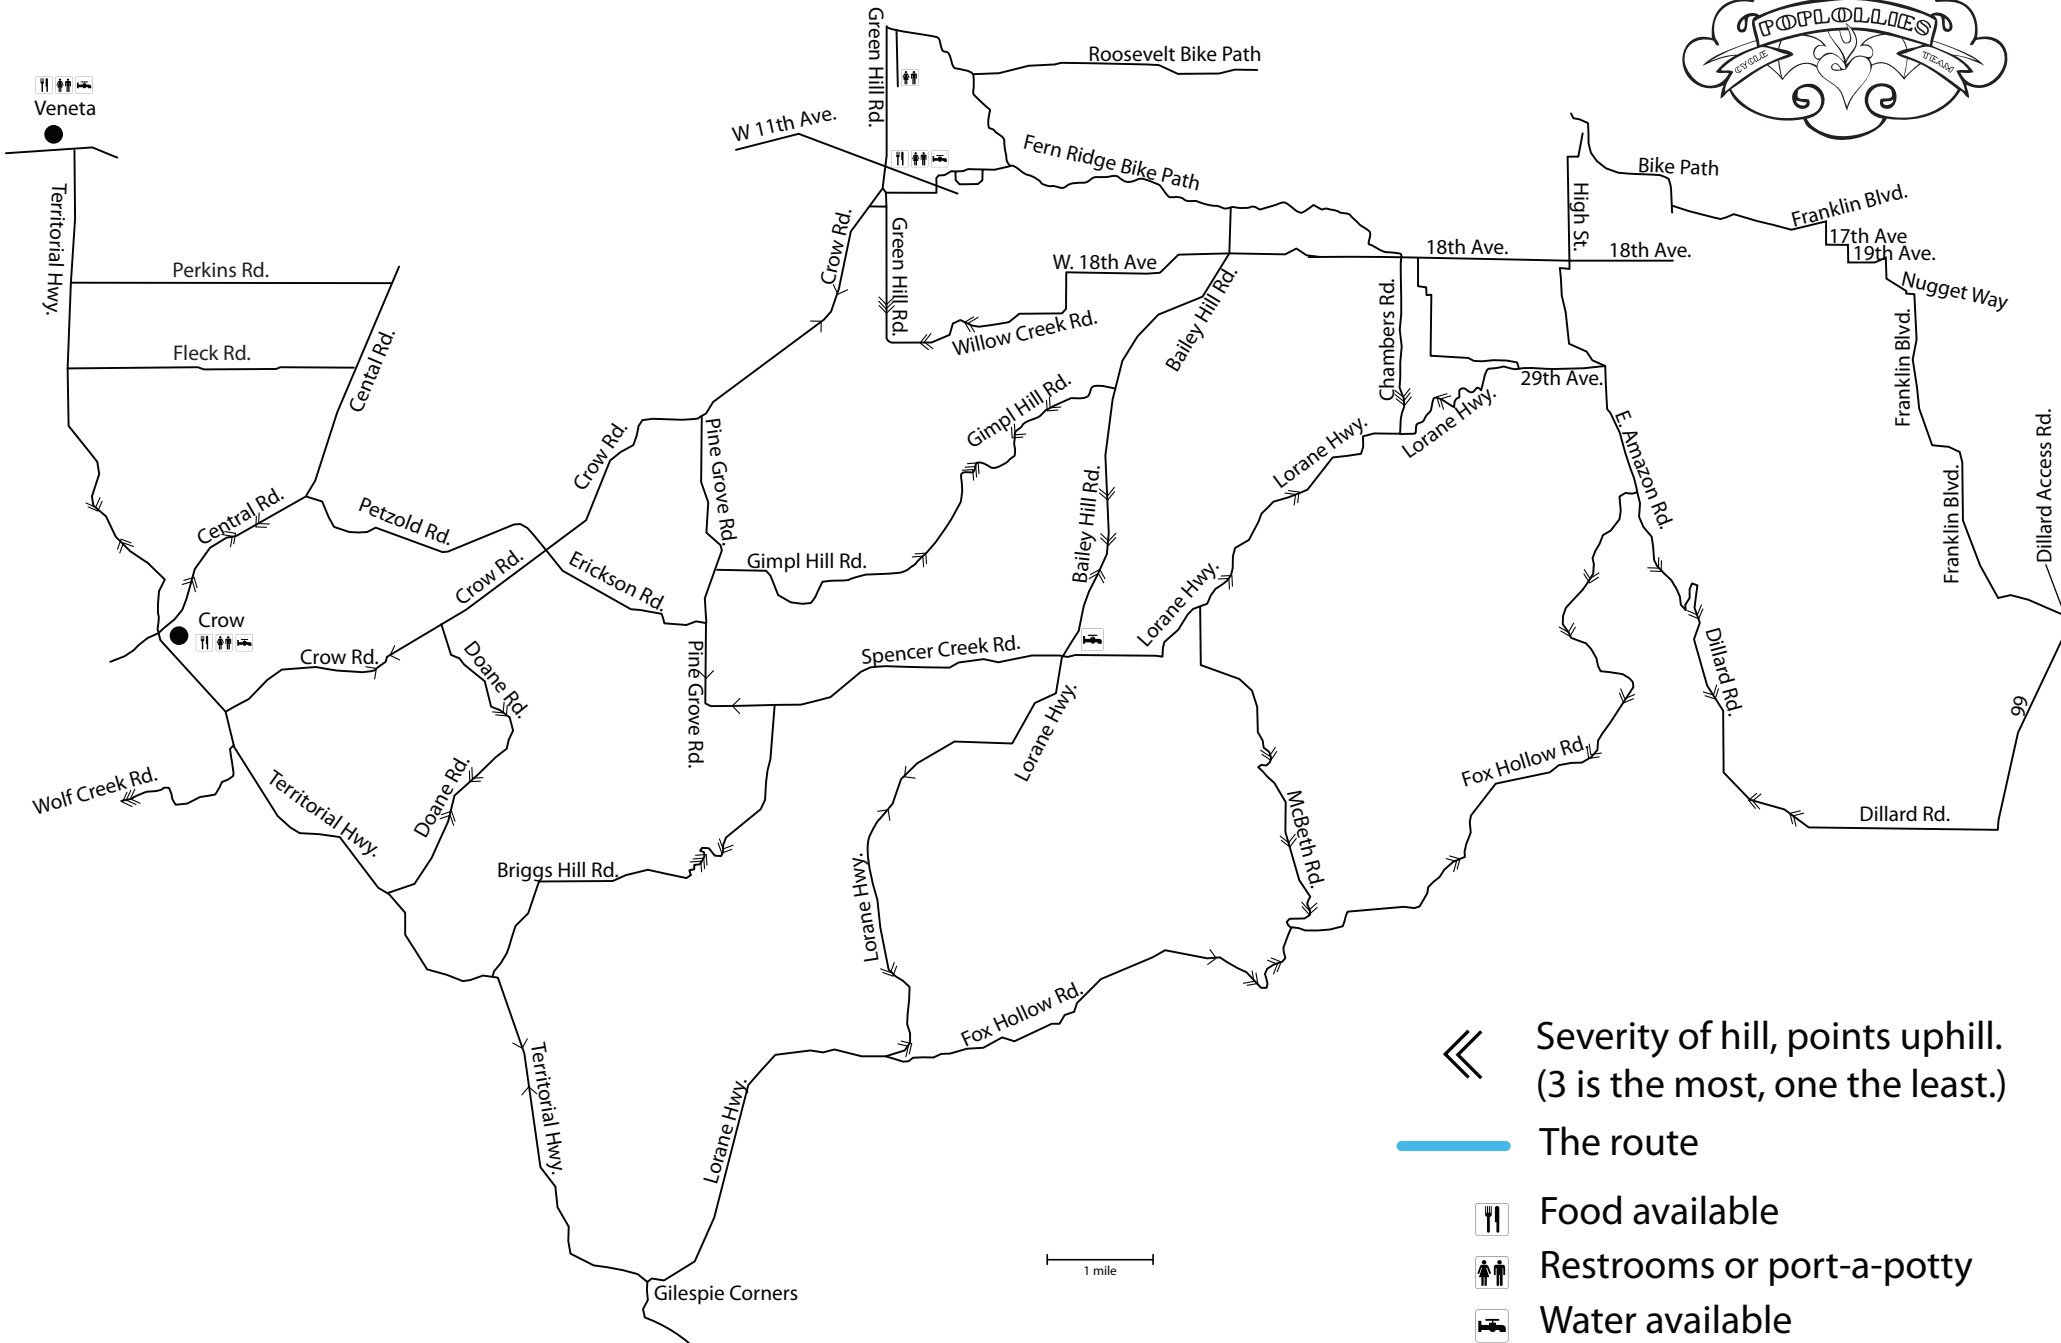

South of Eugene Common Riding Roads

-  Severity of hill, points uphill.
(3 is the most, one the least.)
-  The route
-  Food available
-  Restrooms or port-a-potty
-  Water available
-  Other roads